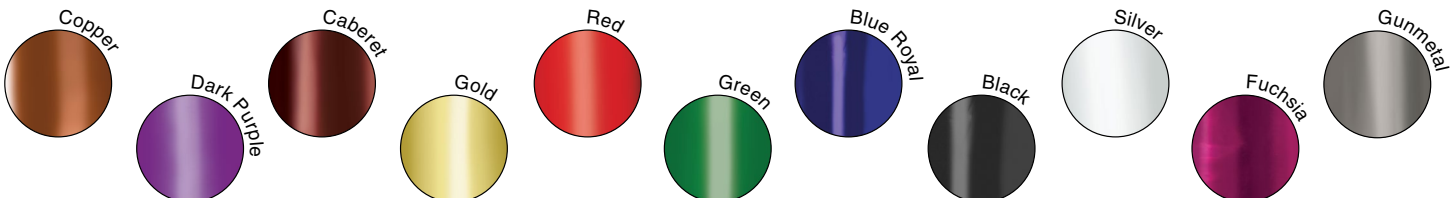

Standard Metallic