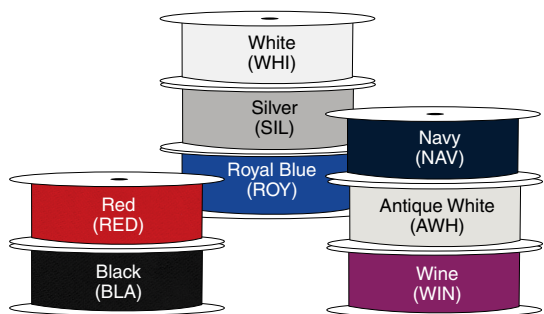

Unprinted Ribbon

Double Face Satin