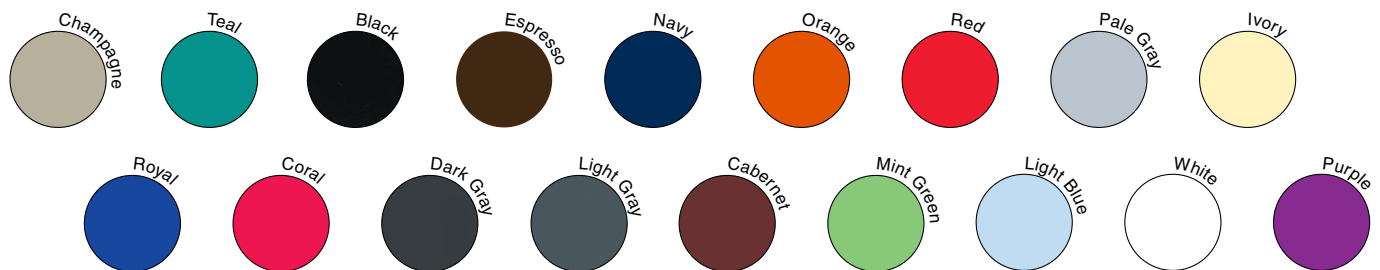

Matte Finish