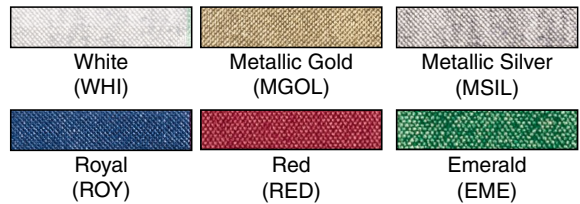

"Satin Gloss" Embossed Poly Ribbon Colors