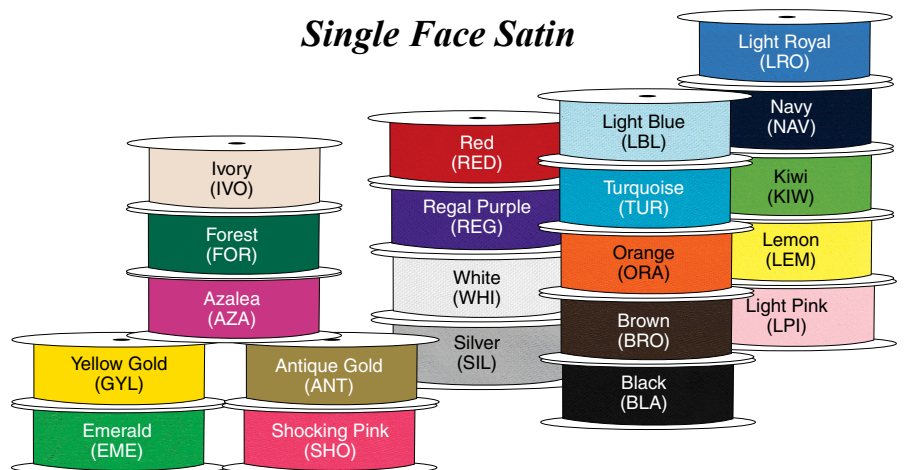

Single Face Satin

UNPRINTED SATIN RIBBON

1 Unit = 1 Roll

	Product Code	Size	Yds/Roll	1	5	10	25	50+
Single Faced Satin								
	SR-SF58__	5/8" x 100 yd	100	25.60	25.26	24.78	24.28	24.12
	SR-SF78__	7/8" x 100 yd	100	34.10	33.66	33.02	32.36	32.14
	SR-SF1__	1-1/2" x 50 yd	50	29.76	29.38	28.82	28.26	28.06
Double Faced Satin								
	SR-DF58__	5/8" x 100 yd*	100	28.52	28.14	27.60	27.06	26.88
	SR-DF78__	7/8" x 100 yd	100	35.24	34.78	34.10	33.44	33.22
	SR-DF1__	1-1/2" x 50 yd	50	32.00	31.58	30.98	30.36	30.16

(5P)