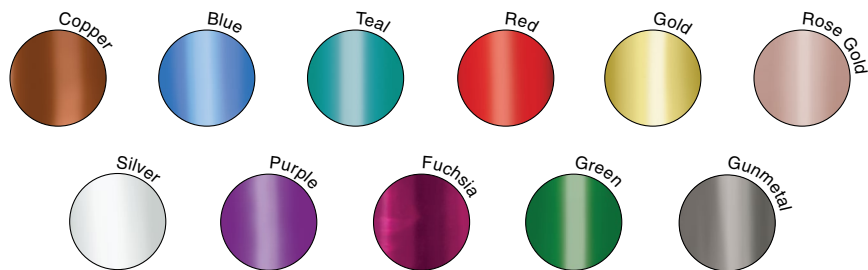

Standard Metallic-A