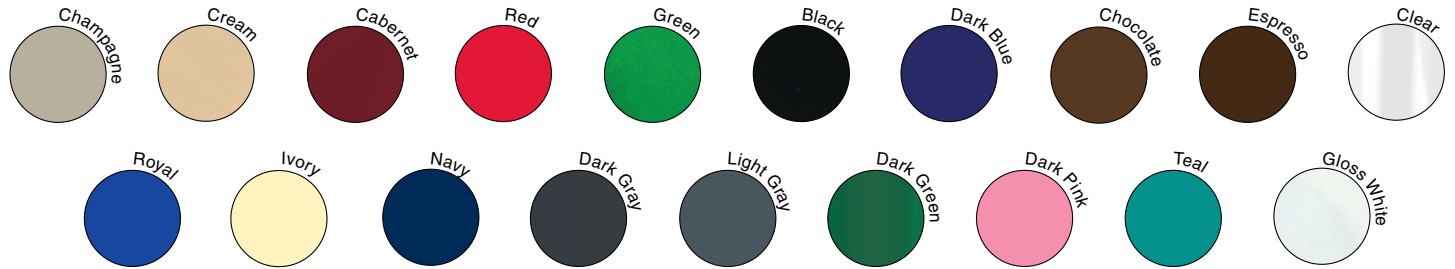

Standard Foil Colors

Gloss Finish (Does not perform well on natural or uncoated substrates.)