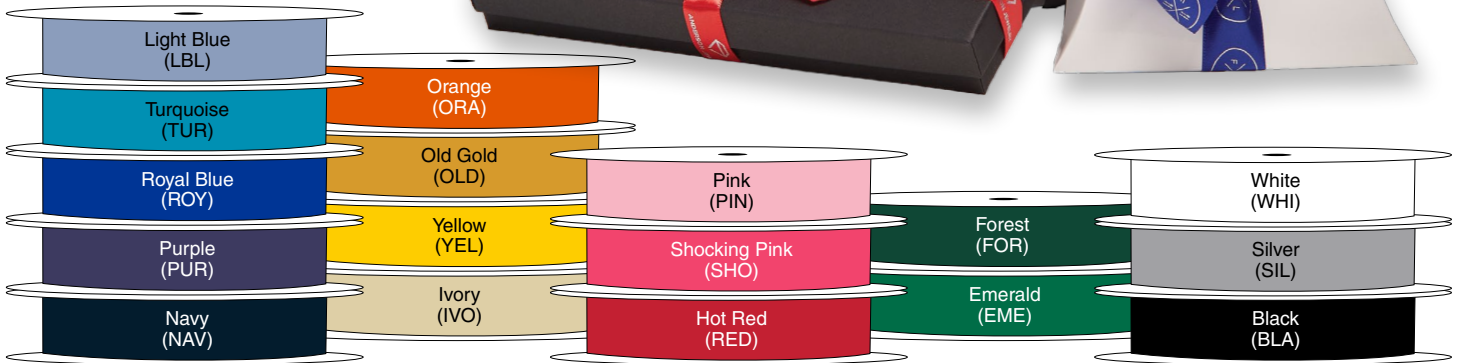

Allure Double Face Satin Ribbon

The ideal packaging ribbon!

- Brilliant Color
- Excellent Body
- Exceptional Value